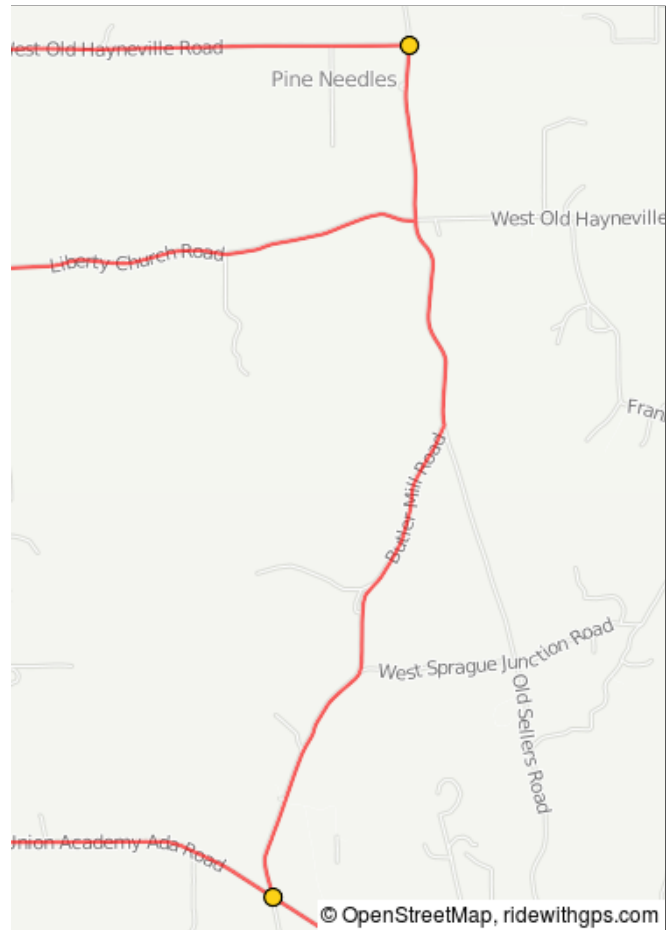

# 2015 Glassner Smell the Roses 30

29.6 miles, + 905 / - 906 feet

2015 Glassner Smell the Roses 30

1.	0.0	0.0	🚩	Start of route
2.	0.1	0.1	↑	Continue onto W Old Hayneville Rd

0.1 miles. +0/-0 feet

3.	3.4	3.5	→	R onto Butler Mill Rd
4.	1.0	4.5	→	R onto Liberty Church Rd

4.4 miles. +37/-42 feet

5.	3.3	7.8	←	L onto Pettus Rd
6.	2.9	10.7	←	L onto Union Academy Ada Rd

6.2 miles. +144/-64 feet

7.	4.8	15.5	→	R onto Co Rd 14
8.	0.2	15.7	←	L to stay on Co Rd 14
9.	0.1	15.8	↑	Continue onto AL-94 E
10.	0.1	15.8	→	R onto Smiley Ferry Rd
11.	1.8	17.6	←	L onto AL-94 W
12.	0.1	17.7	↑	Continue onto Co Rd 14

7.0 miles. +98/-111 feet

13.	0.1	17.8	→	R to stay on Co Rd 14
14.	0.2	18.0	←	L onto Union Academy Ada Rd

0.3 miles. +1/-3 feet

15.	2.9	20.9	→	Slight R onto Butler Mill Rd
16.	5.2	26.1	←	L onto W Old Hayneville Rd

8.1 miles. +218/-219 feet

17.	3.4	29.6	↑	Continue onto Federal Rd
18.	0.0	29.6	🚩	End of route

3.5 miles. +0/-0 feet