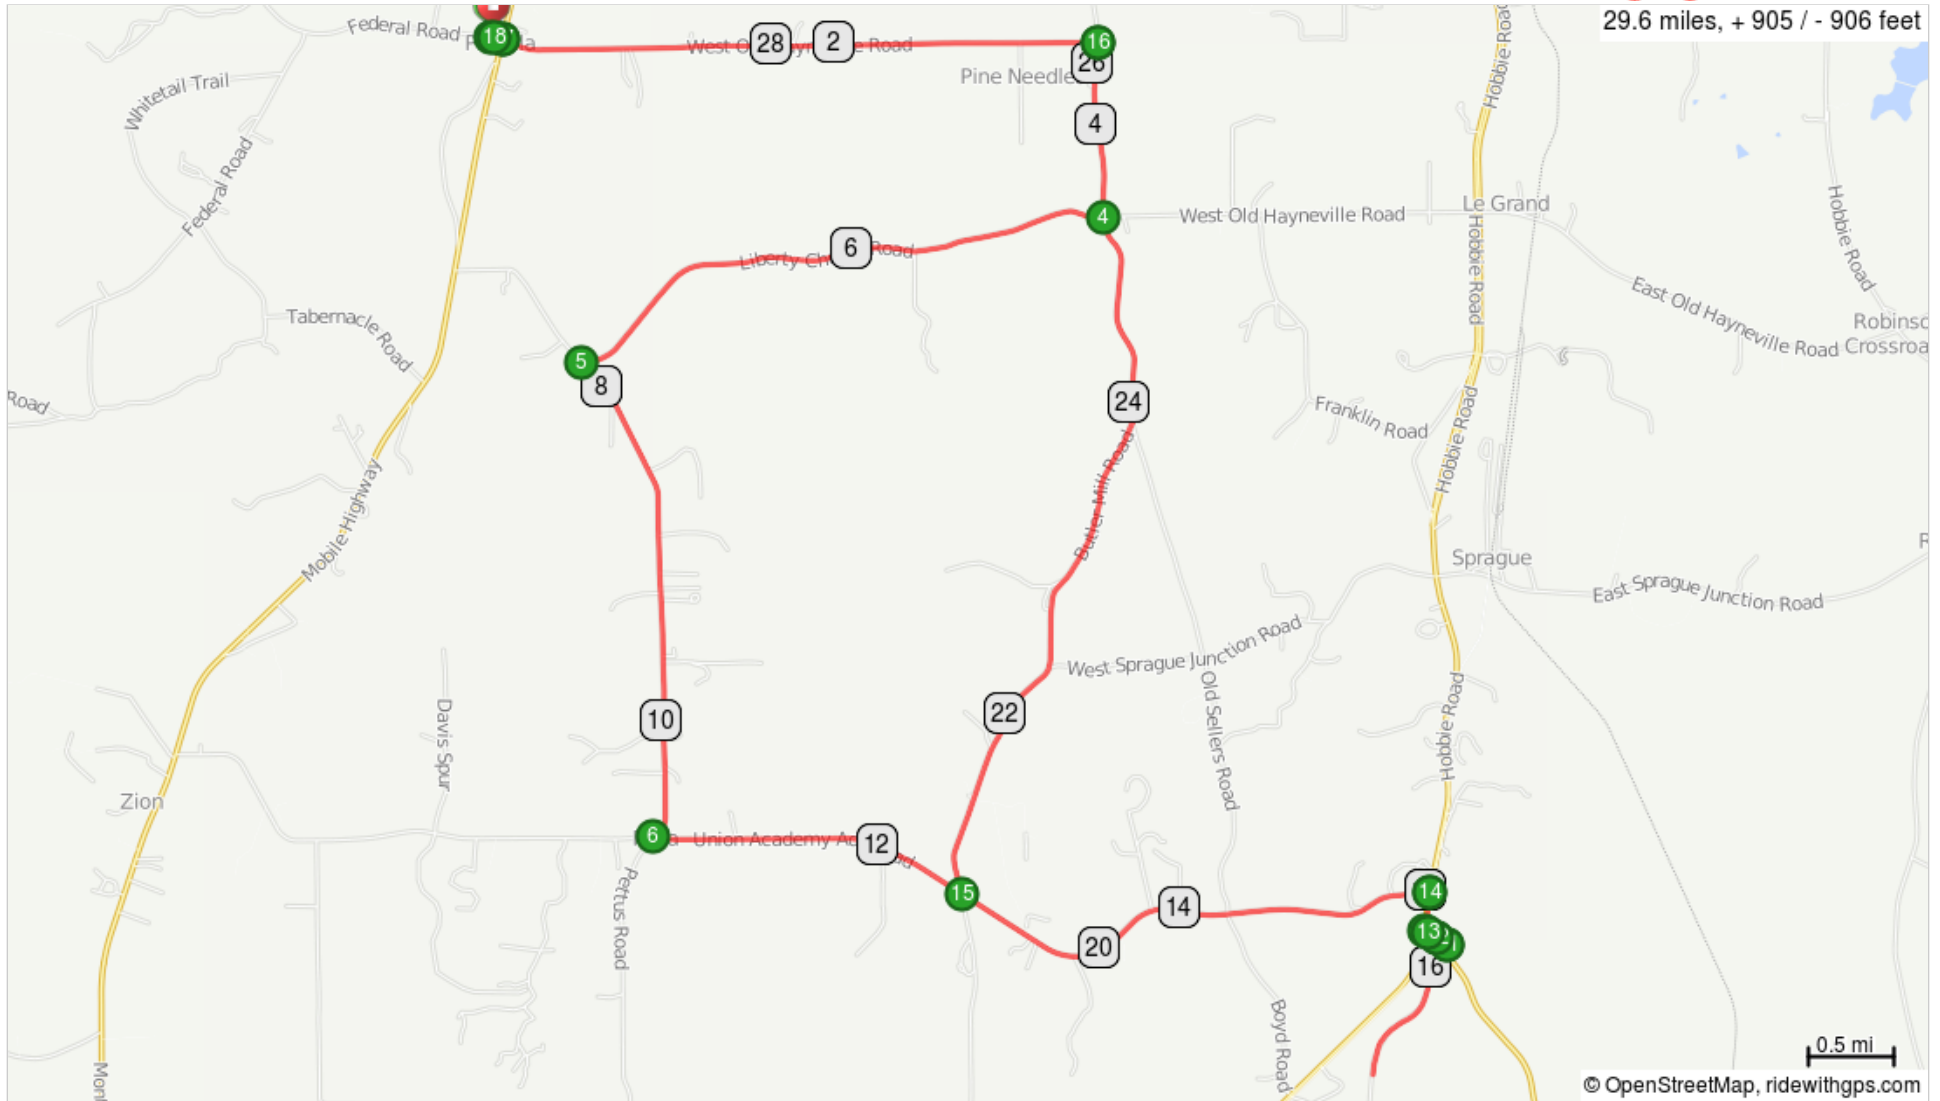

# 2015 Glassner Smell the Roses 30

29.6 miles, + 905 / - 906 feet

2015 Glassner Smell the Roses 30

1.	0.0	0.0	🚩	Start of route
2.	0.1	0.1	↑	Continue onto W Old Hayneville Rd

0.1 miles. +0/-0 feet

3.	3.4	3.5	→	R onto Butler Mill Rd
4.	1.0	4.5	→	R onto Liberty Church Rd

4.4 miles. +37/-42 feet

5.	3.3	7.8	←	L onto Pettus Rd
6.	2.9	10.7	←	L onto Union Academy Ada Rd

6.2 miles. +144/-64 feet

7.	4.8	15.5	→	R onto Co Rd 14
8.	0.2	15.7	←	L to stay on Co Rd 14
9.	0.1	15.8	↑	Continue onto AL-94 E
10.	0.1	15.8	→	R onto Smiley Ferry Rd
11.	1.8	17.6	←	L onto AL-94 W
12.	0.1	17.7	↑	Continue onto Co Rd 14

7.0 miles. +98/-111 feet

13.	0.1	17.8	→	R to stay on Co Rd 14
14.	0.2	18.0	←	L onto Union Academy Ada Rd

0.3 miles. +1/-3 feet

15.	2.9	20.9	→	Slight R onto Butler Mill Rd
16.	5.2	26.1	←	L onto W Old Hayneville Rd

8.1 miles. +218/-219 feet

17.	3.4	29.6	↑	Continue onto Federal Rd
18.	0.0	29.6	🚩	End of route

3.5 miles. +0/-0 feet