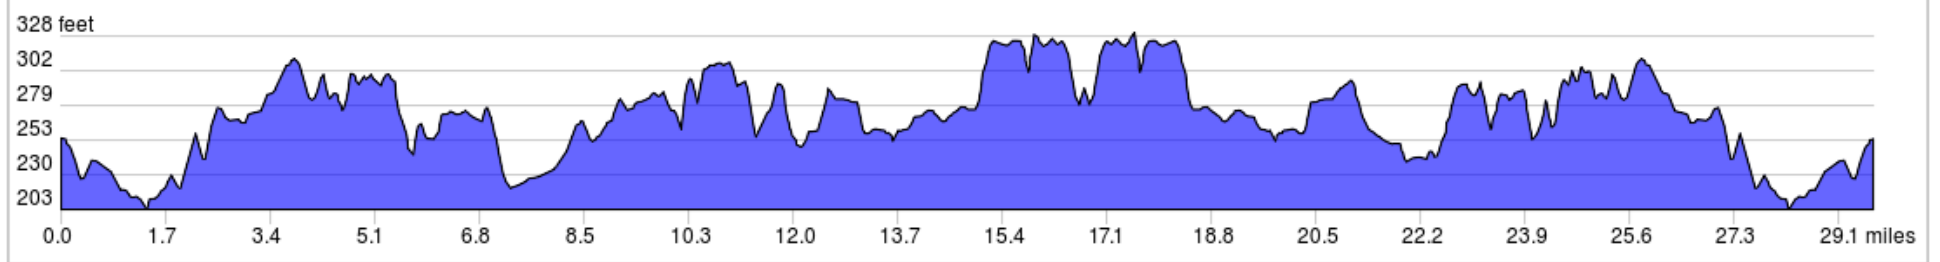

# 2015 Glassner Smell the Roses 30

29.6 miles, + 905 / - 906 feet

2015 Glassner Smell the Roses 30

1.	0.0	0.0	🚩	Start of route
2.	0.1	0.1	↑	Continue onto W Old Hayneville Rd

0.1 miles. +0/-0 feet

3.	3.4	3.5	→	R onto Butler Mill Rd
4.	1.0	4.5	→	R onto Liberty Church Rd

4.4 miles. +37/-42 feet

5.	3.3	7.8	←	L onto Pettus Rd
6.	2.9	10.7	←	L onto Union Academy Ada Rd

6.2 miles. +144/-64 feet

7.	4.8	15.5	→	R onto Co Rd 14
8.	0.2	15.7	←	L to stay on Co Rd 14
9.	0.1	15.8	↑	Continue onto AL-94 E
10.	0.1	15.8	→	R onto Smiley Ferry Rd
11.	1.8	17.6	←	L onto AL-94 W
12.	0.1	17.7	↑	Continue onto Co Rd 14

7.0 miles. +98/-111 feet

13.	0.1	17.8	→	R to stay on Co Rd 14
14.	0.2	18.0	←	L onto Union Academy Ada Rd

0.3 miles. +1/-3 feet

15.	2.9	20.9	→	Slight R onto Butler Mill Rd
16.	5.2	26.1	←	L onto W Old Hayneville Rd

8.1 miles. +218/-219 feet

17.	3.4	29.6	↑	Continue onto Federal Rd
18.	0.0	29.6	🚩	End of route

3.5 miles. +0/-0 feet