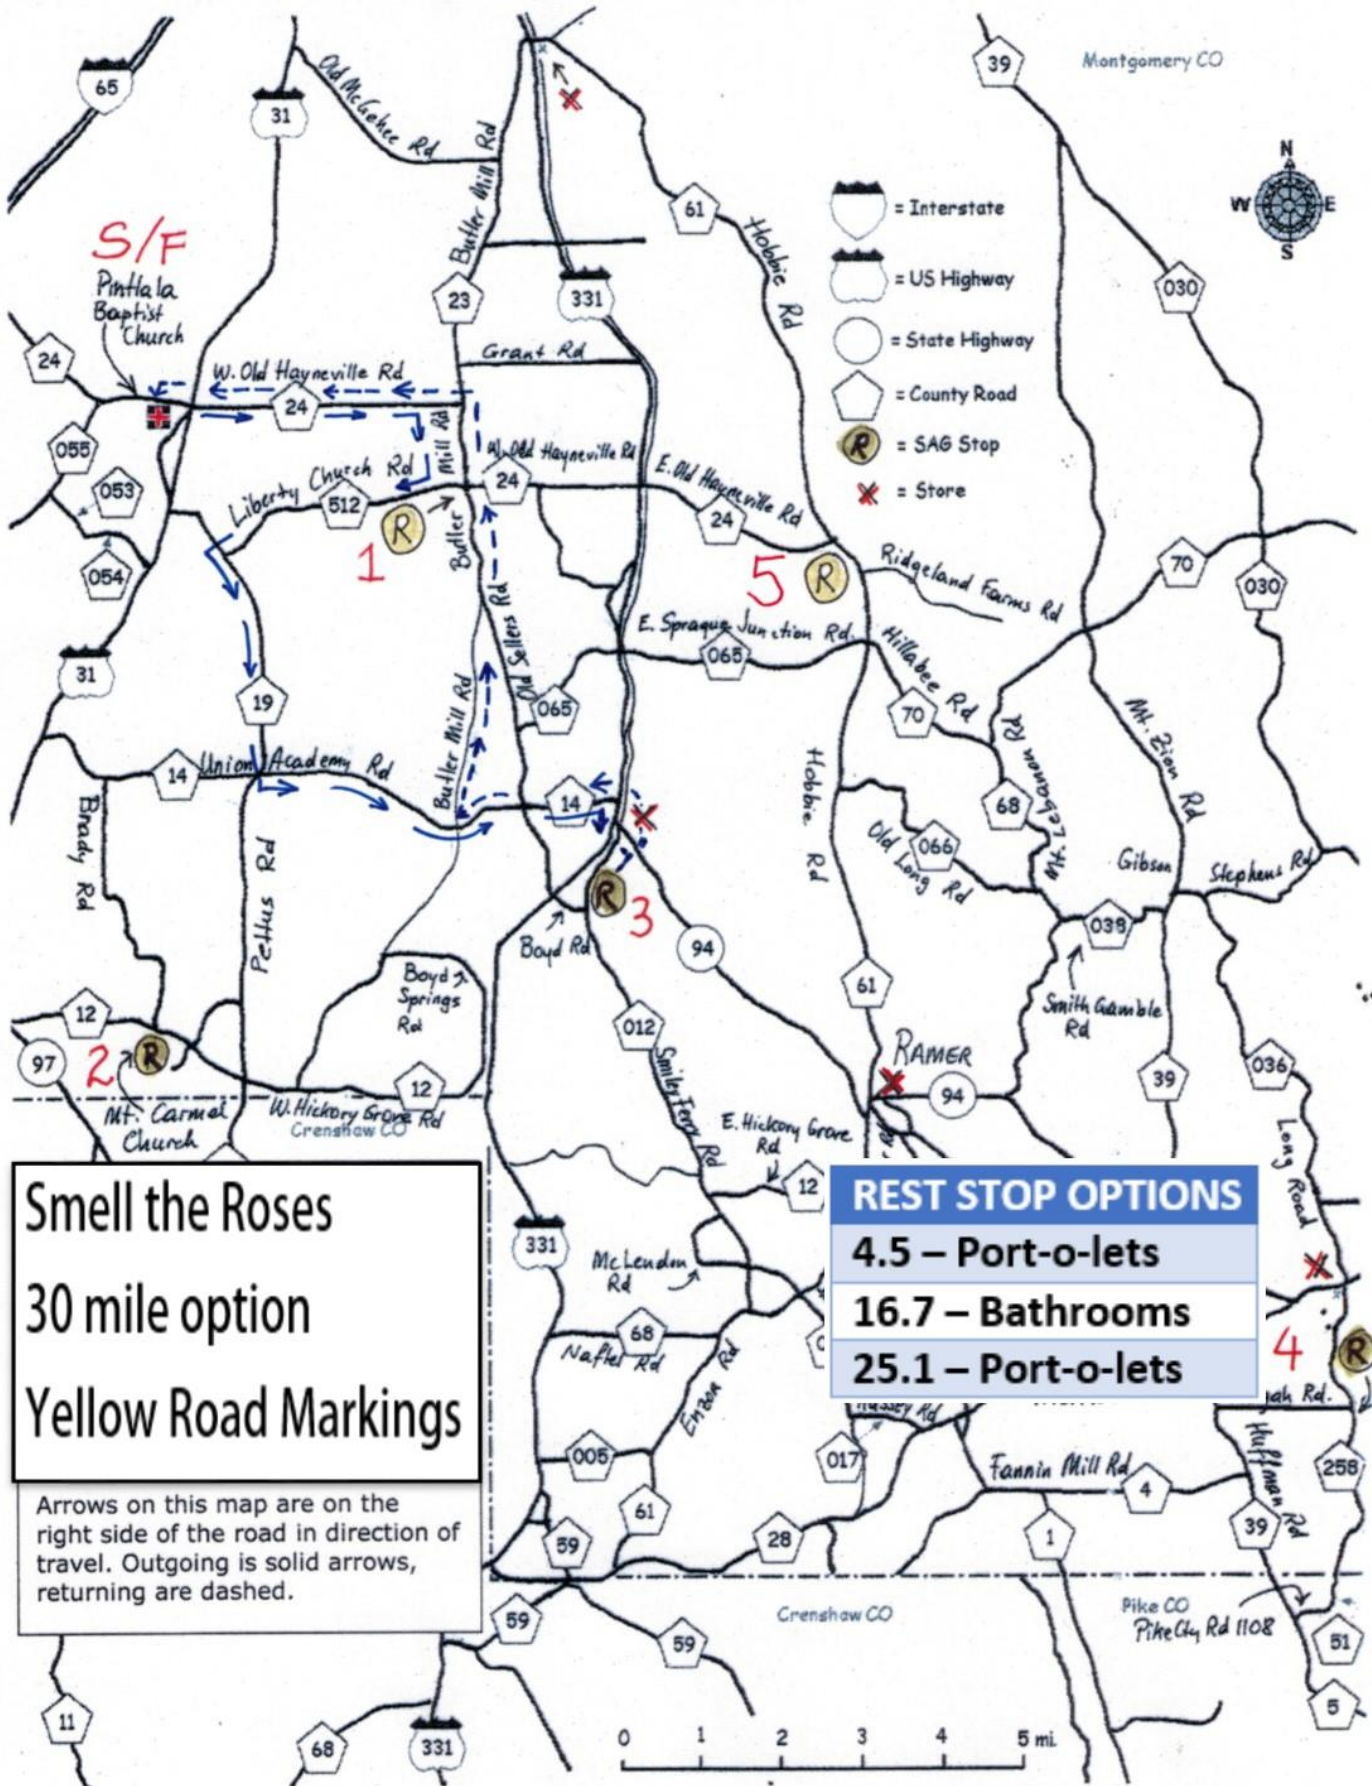

Montgomery CO

- = Interstate
- = US Highway
- = State Highway
- = County Road
- = SAG Stop
- = Store

Smell the Roses
30 mile option
Yellow Road Markings

Arrows on this map are on the right side of the road in direction of travel. Outgoing is solid arrows, returning are dashed.

REST STOP OPTIONS
4.5 – Port-o-lets
16.7 – Bathrooms
25.1 – Port-o-lets